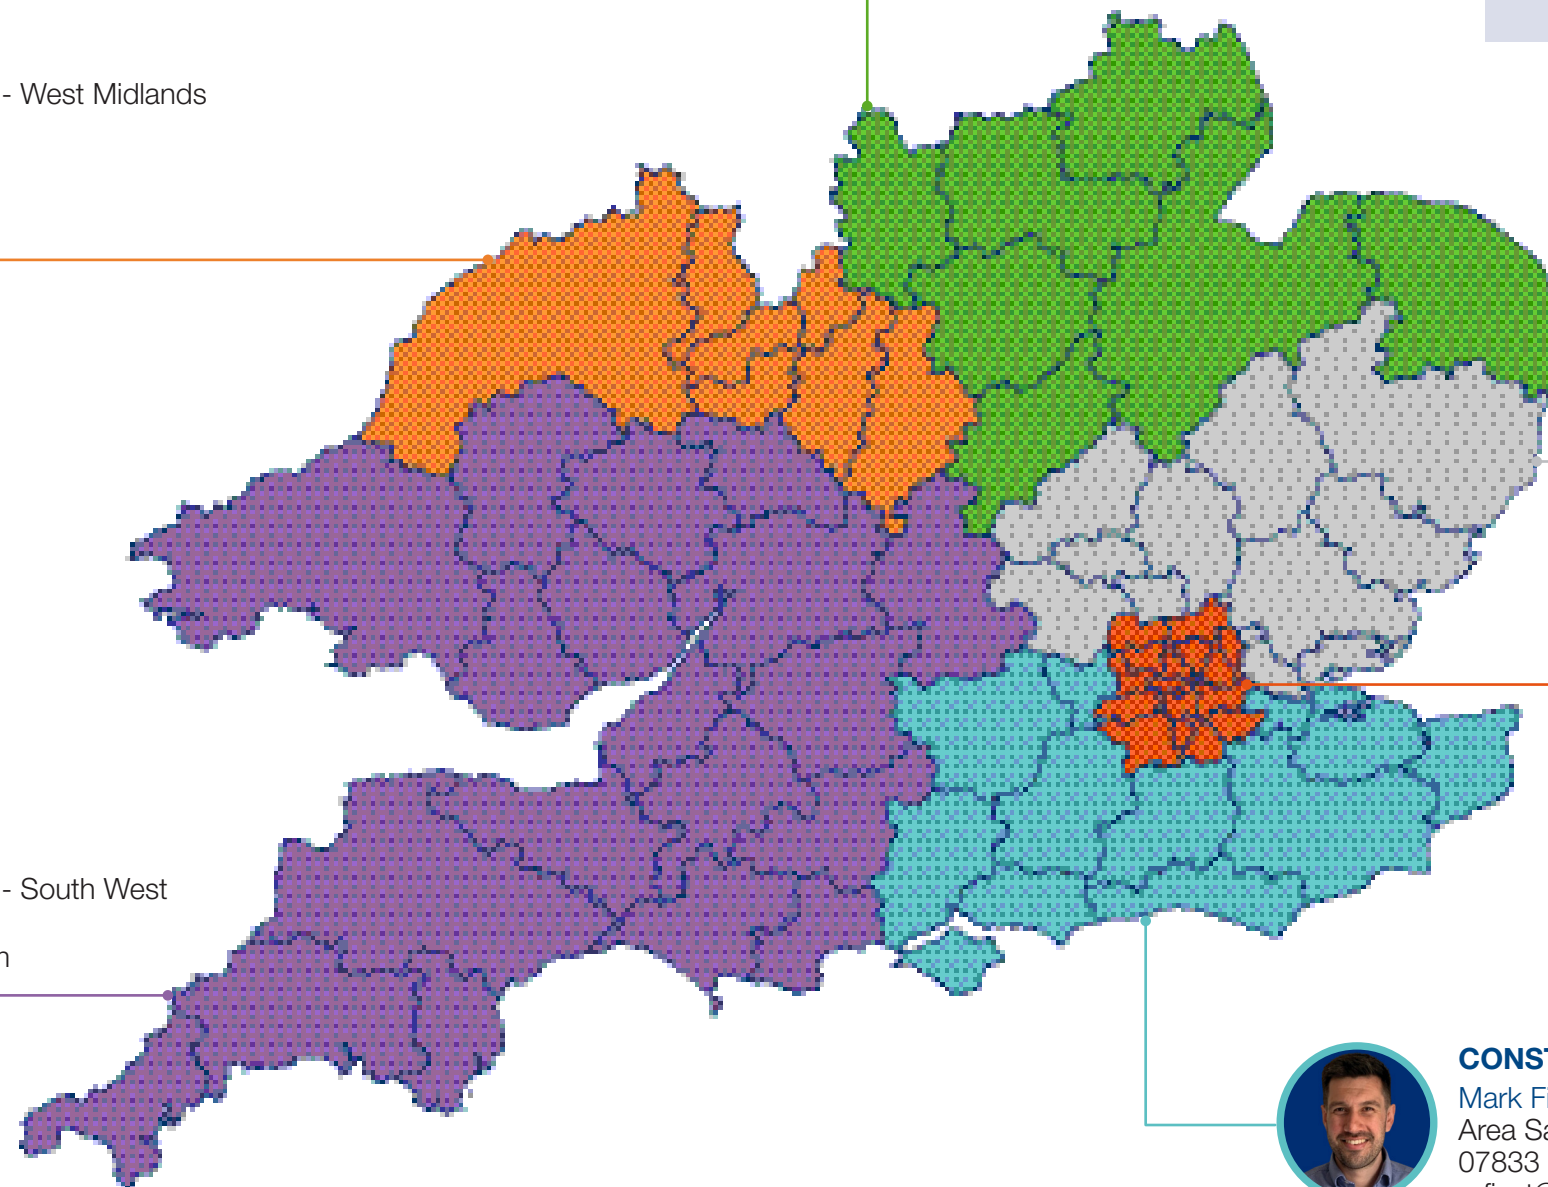

External Sales Team - Central England, South England & South Wales

Sales Management

Mitch Rowley
Regional Sales Director
07825 533 909
m.rowley@gripple.com

CONSTRUCTION
Andy Riley
Area Sales Manager - West Midlands
07584 540 287
ariley@gripple.com

CONSTRUCTION
Charlie Grzegorski
Area Sales Manager - South West
07788 337 982
charlieg@gripple.com

CONSTRUCTION
Charlotte Wroe
Area Sales Manager - East Midlands
07880 131 104
c.wroe@gripple.com

Stuart Helm
Key Accounts &
Specification Director
07342 078 328
shelm@gripple.com

Mark Ward
Specification Manager
07385 401 263
mward@gripple.com

Key Accounts & Specification

CONSTRUCTION
Louis Dorsett
Area Sales Manager - Eastern Counties
07552 508 332
ldorsett@gripple.com

CONSTRUCTION
Matt Burrows
Area Sales Manager Greater London
07500 998 066
m.burrows@gripple.com

CONSTRUCTION
Mark Fiest
Area Sales Manager - South East
07833 081 671
mfiest@gripple.com