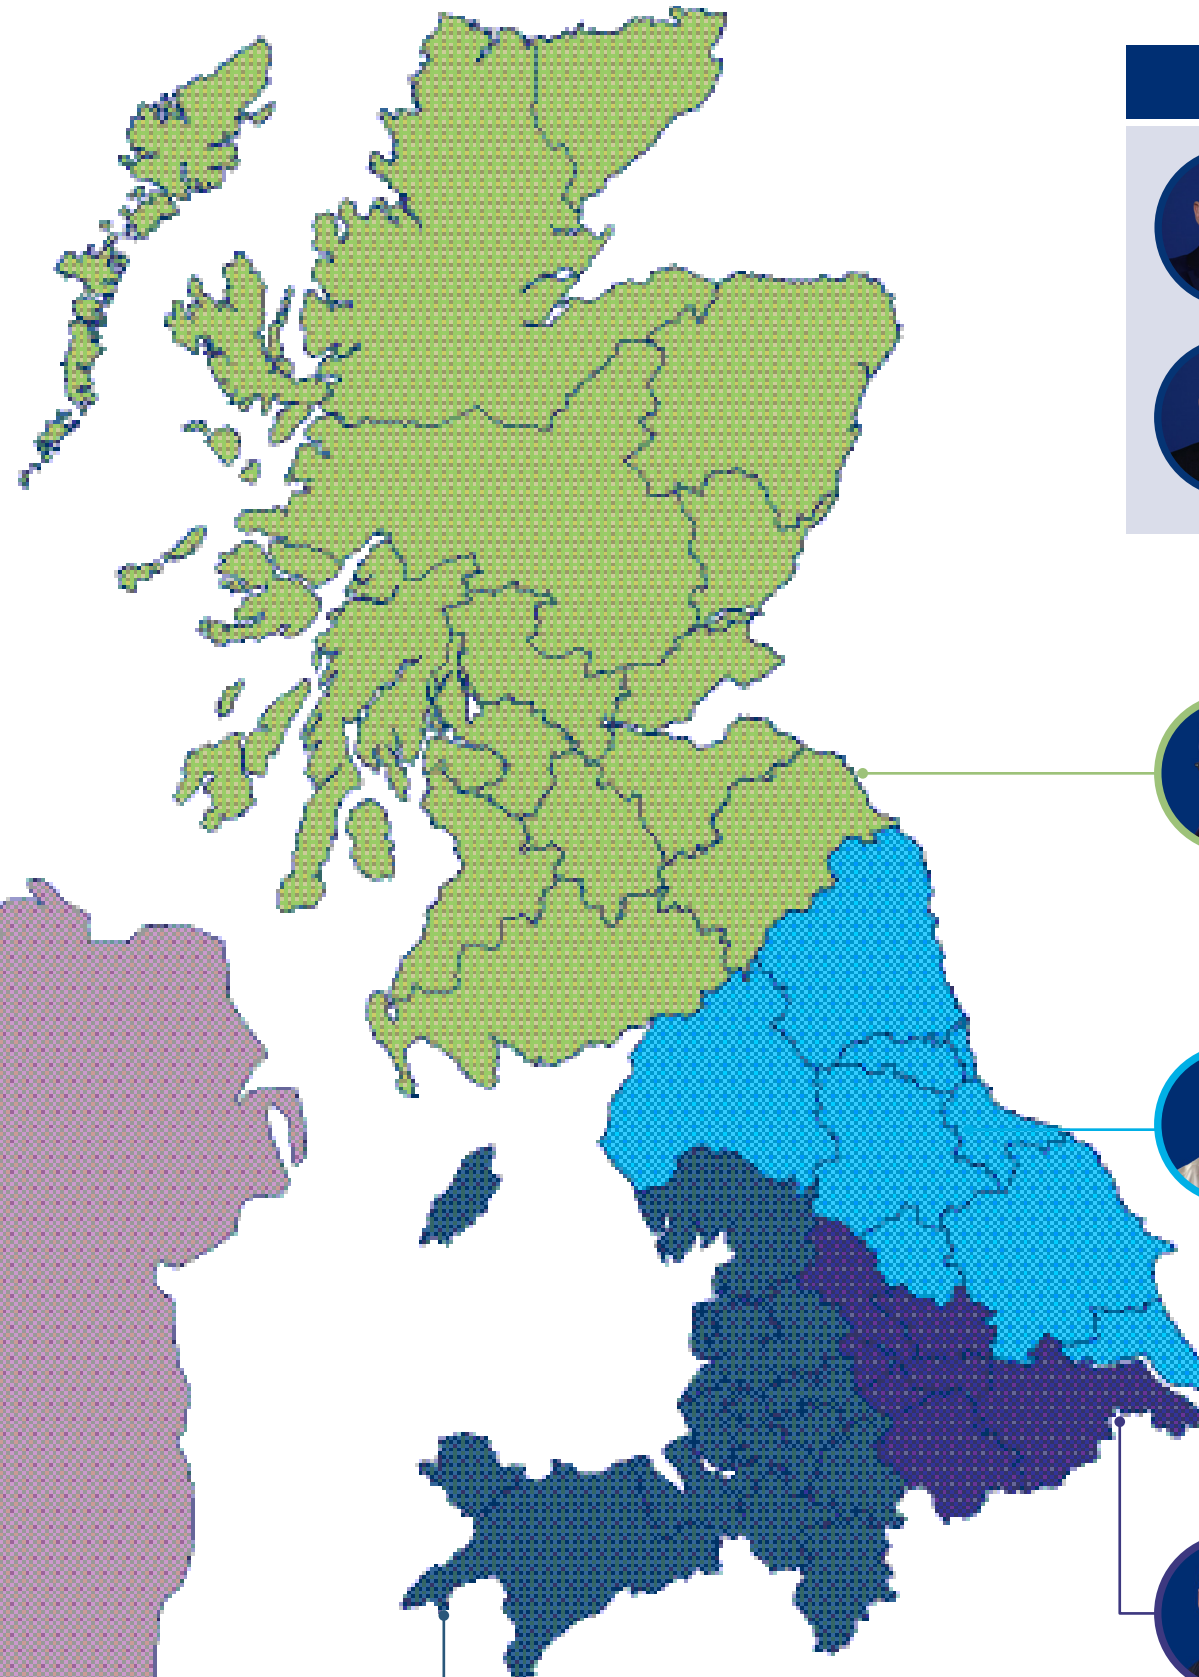

External Sales Team - North England, North Wales, Scotland & Ireland

Sales Management

Kirk Willoughby
Regional Sales Director
07771 893 170
k.willoughby@gripple.com

Key Accounts & Specification

Stuart Helm
Key Accounts &
Specification Director
07342 078 328
shelm@gripple.com

Chris Thompson
Specification Manager
07385 461 187
cthompson@gripple.com

CONSTRUCTION
Kieran McAnespie
Area Sales Manager - Scotland
07557 030 812
kmcanespie@gripple.com

CONSTRUCTION
Shane Dyke
Area Sales Manager - North
07833 406 431
sdyke@gripple.com

CONSTRUCTION
Sam Collins
Area Sales Manager - Yorkshire
07768 671 102
scollins@gripple.com

CONSTRUCTION
Kyle Blakely
Area Sales Manager - Ireland
07825 798 492
kblakely@gripple.com

CONSTRUCTION
Nick Hamblett
Area Sales Manager - North West
07899 814 077
n.hamblett@gripple.com