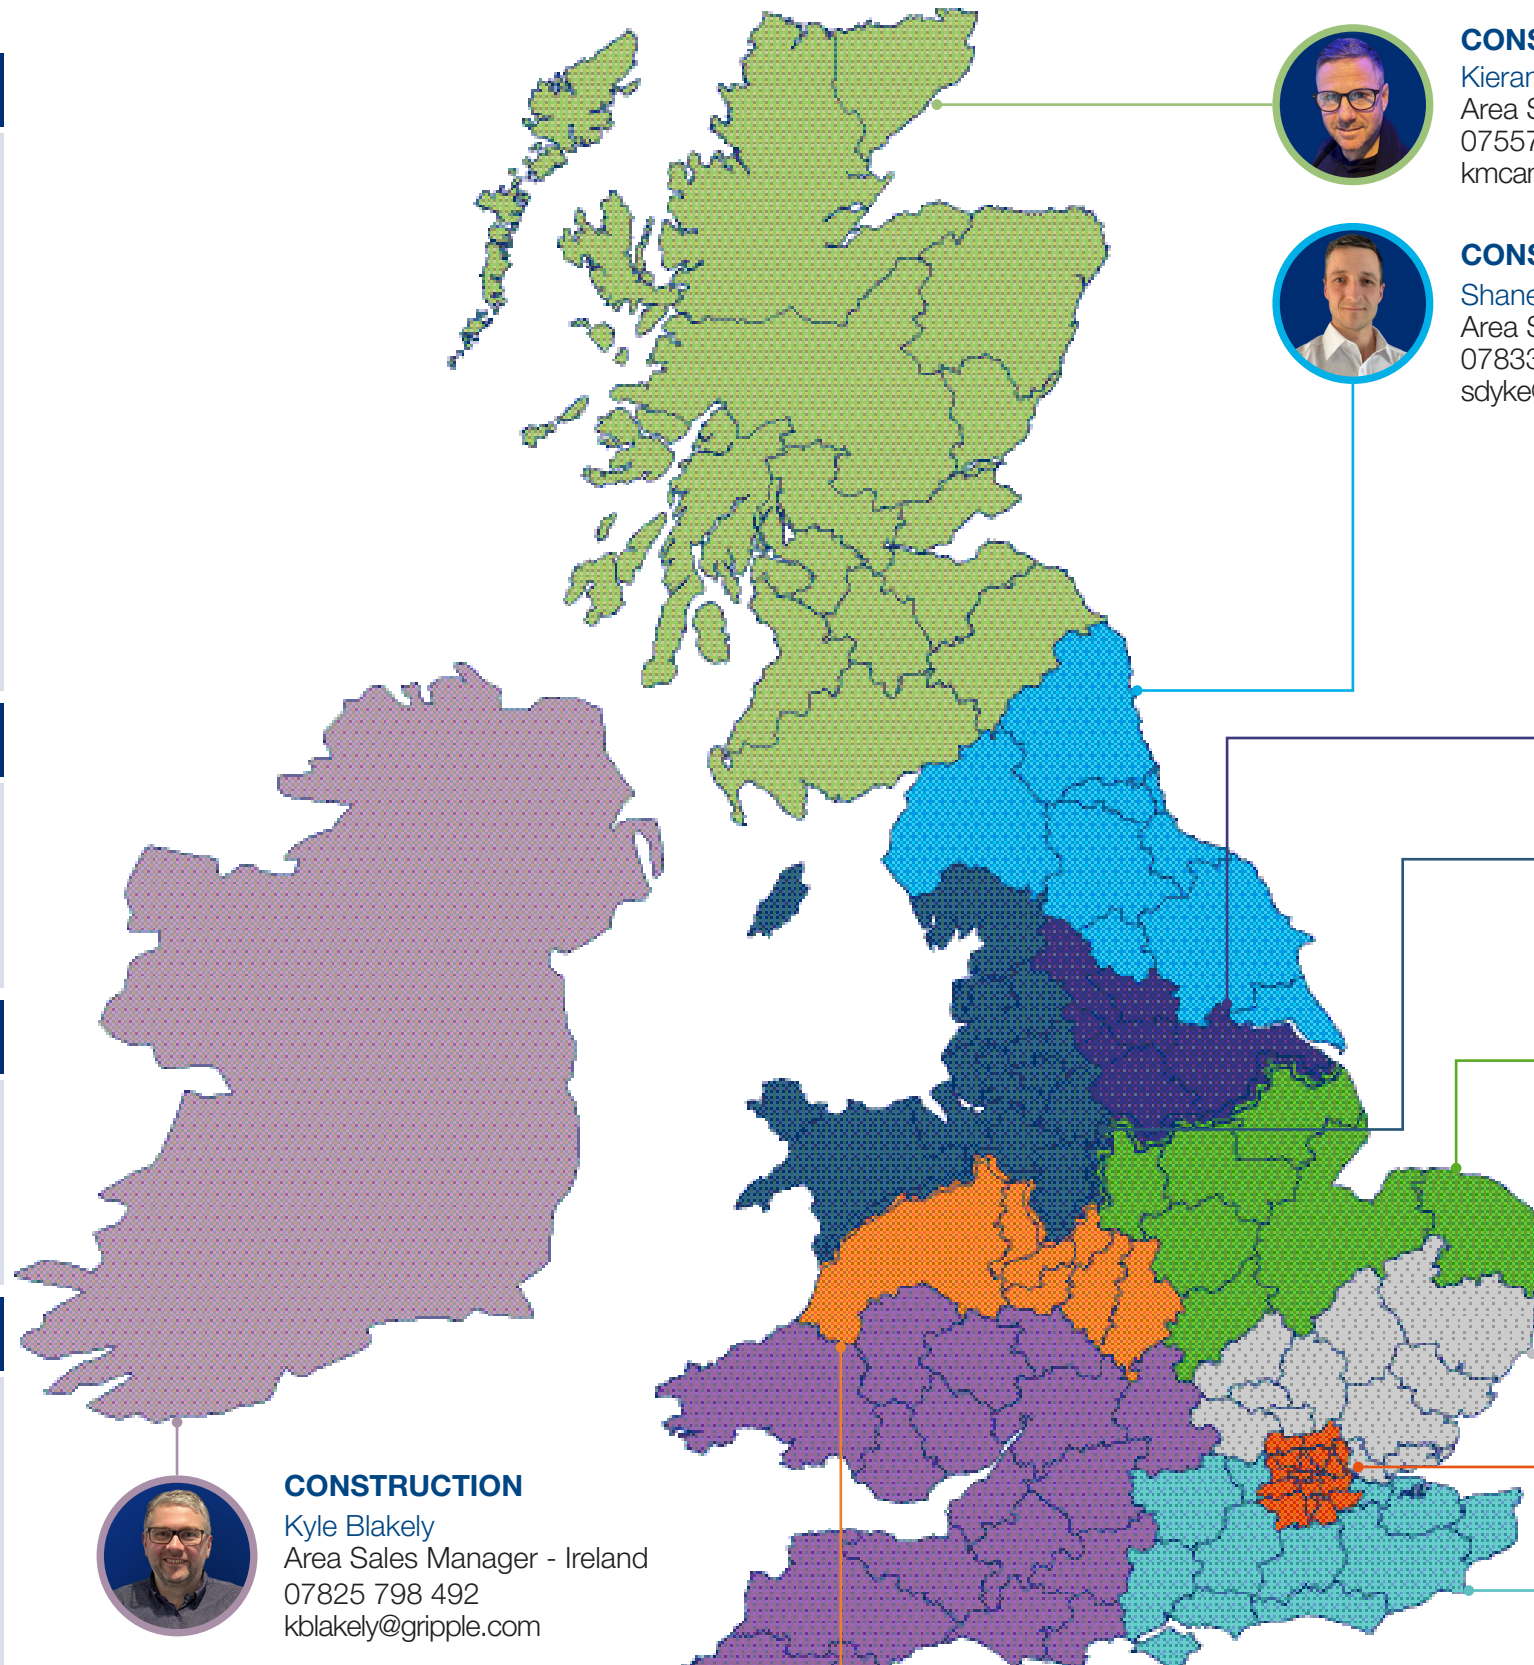

CONSTRUCTION
Kieran McAnespie
Area Sales Manager - Scotland
07557 030 812
kmcanespie@gripple.com

CONSTRUCTION
Shane Dyke
Area Sales Manager - North
07833 406 431
sdyke@gripple.com

CONSTRUCTION
Sam Collins
Area Sales Manager - Yorkshire
07768 671 102
scollins@gripple.com