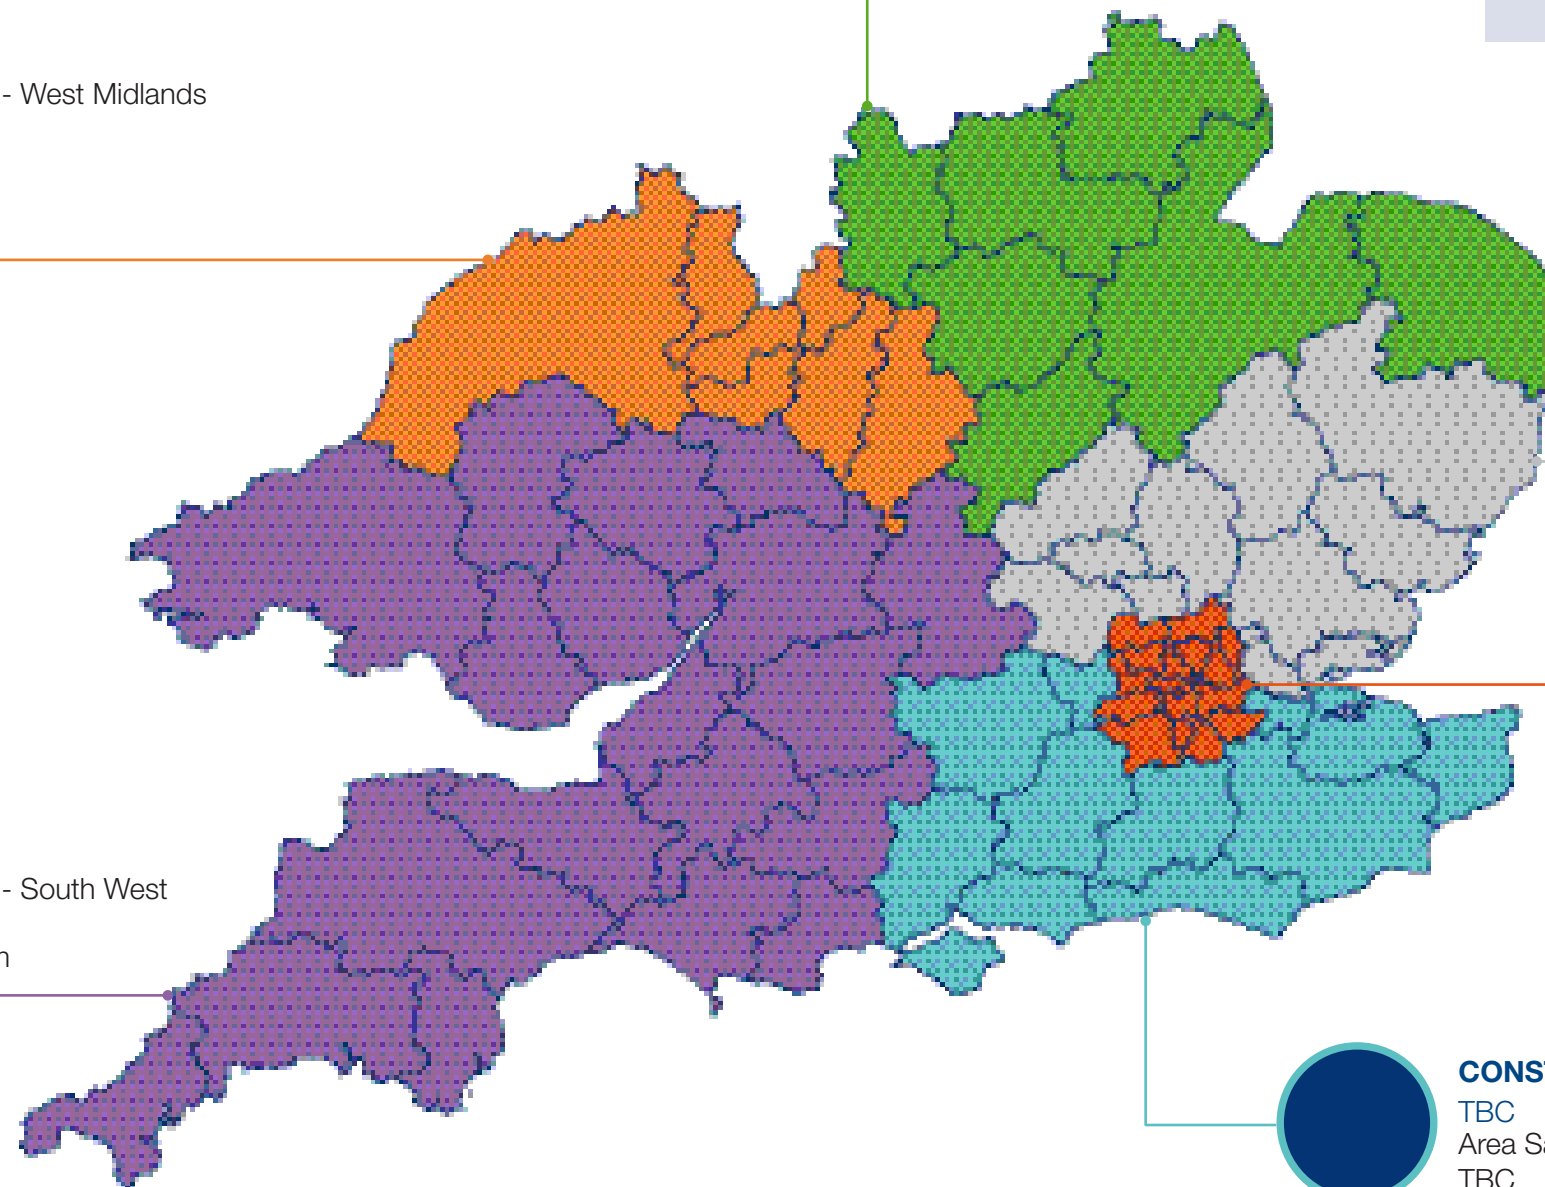

External Sales Team - Central England, South England & South Wales

Sales Management

Mitch Rowley
Regional Sales Director
07825 533 909
m.rowley@gripple.com

CONSTRUCTION
Andy Riley
Area Sales Manager - West Midlands
07584 540 287
ariley@gripple.com

CONSTRUCTION
Charlie Grzegorski
Area Sales Manager - South West
07788 337 982
charlieg@gripple.com

CONSTRUCTION
Charlotte Wroe
Area Sales Manager - East Midlands
07880 131 104
c.wroe@gripple.com

Stuart Helm
Key Accounts &
Specification Director
07342 078 328
shelm@gripple.com

Mark Ward
Specification Manager
07385 401 263
mward@gripple.com

Key Accounts & Specification

CONSTRUCTION
Louis Dorsett
Area Sales Manager - Eastern Counties
07552 508 332
ldorsett@gripple.com

CONSTRUCTION
Matt Burrows
Area Sales Manager -
London & Eastern Counties
07500 998 066
m.burrows@gripple.com

CONSTRUCTION
TBC
Area Sales Manager - London & Home Counties
TBC
TBC