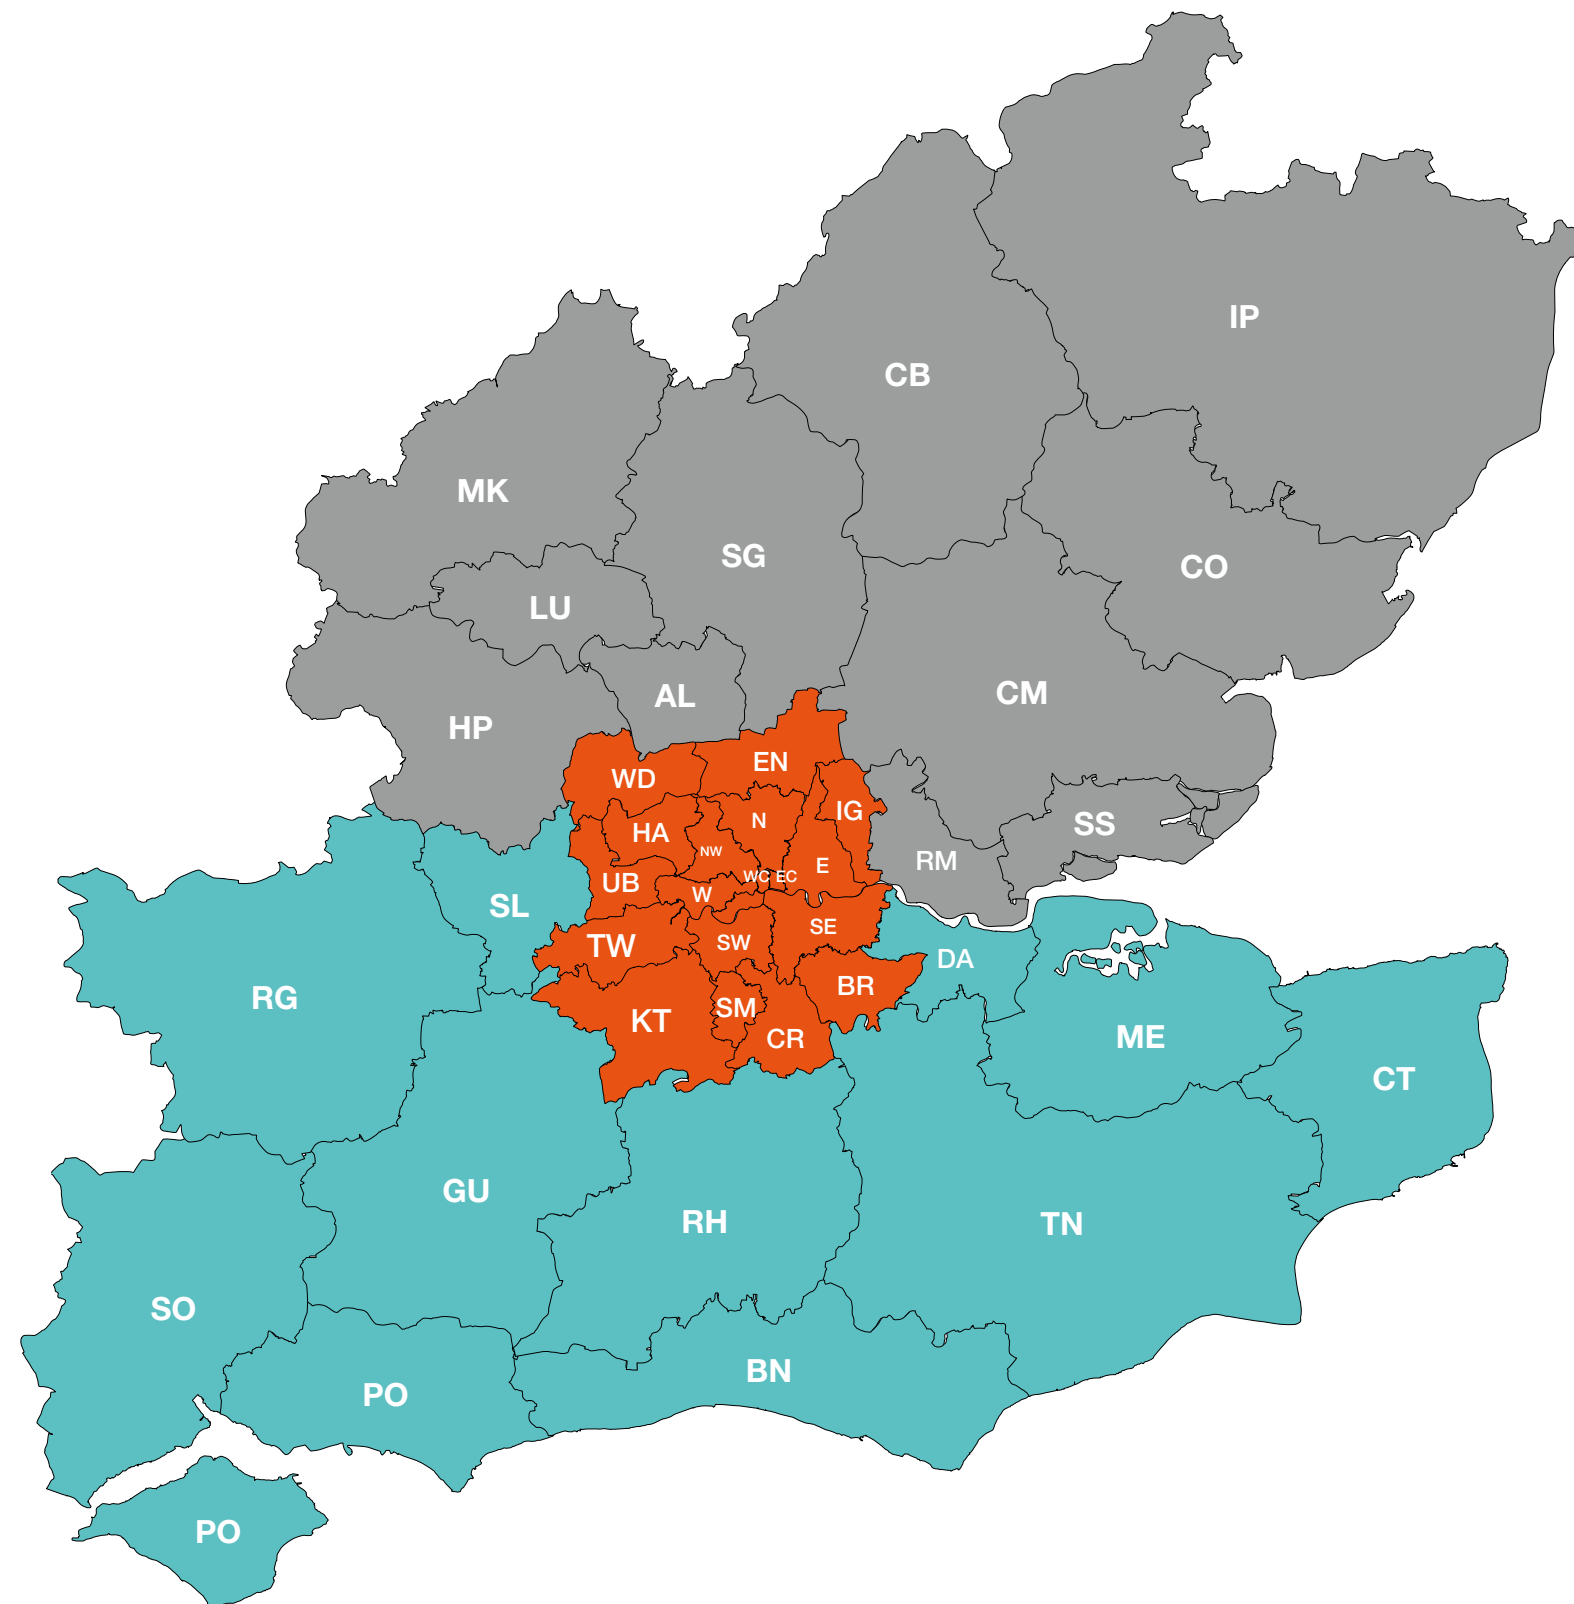

Lucy O'Connell
Regional Sales Director
07919 327 019
lo'connell@gripple.com

Matt Burrows
Area Sales Manager - London & Eastern Counties
07500 998 066
m.burrows@gripple.com

Tim Dent
Area Sales Manager - London & Home Counties
07833 081671
tdent@gripple.com

Ben Barnes-Farnham
Area Sales Manager - Eastern Counties
07918 660 523
bbfarnham@gripple.com

Claire Goodwin
Distribution Sales Manager - London & South East
07766 508 665
cgoodwin@gripple.com

Wiseman Ndhlovu
Technical Engineer - London & South East
07876 654 081
wndhlovu@gripple.com

Abby Pearson
Sales Support Manager - London & South East
0114 2288 709
apearson@gripple.com