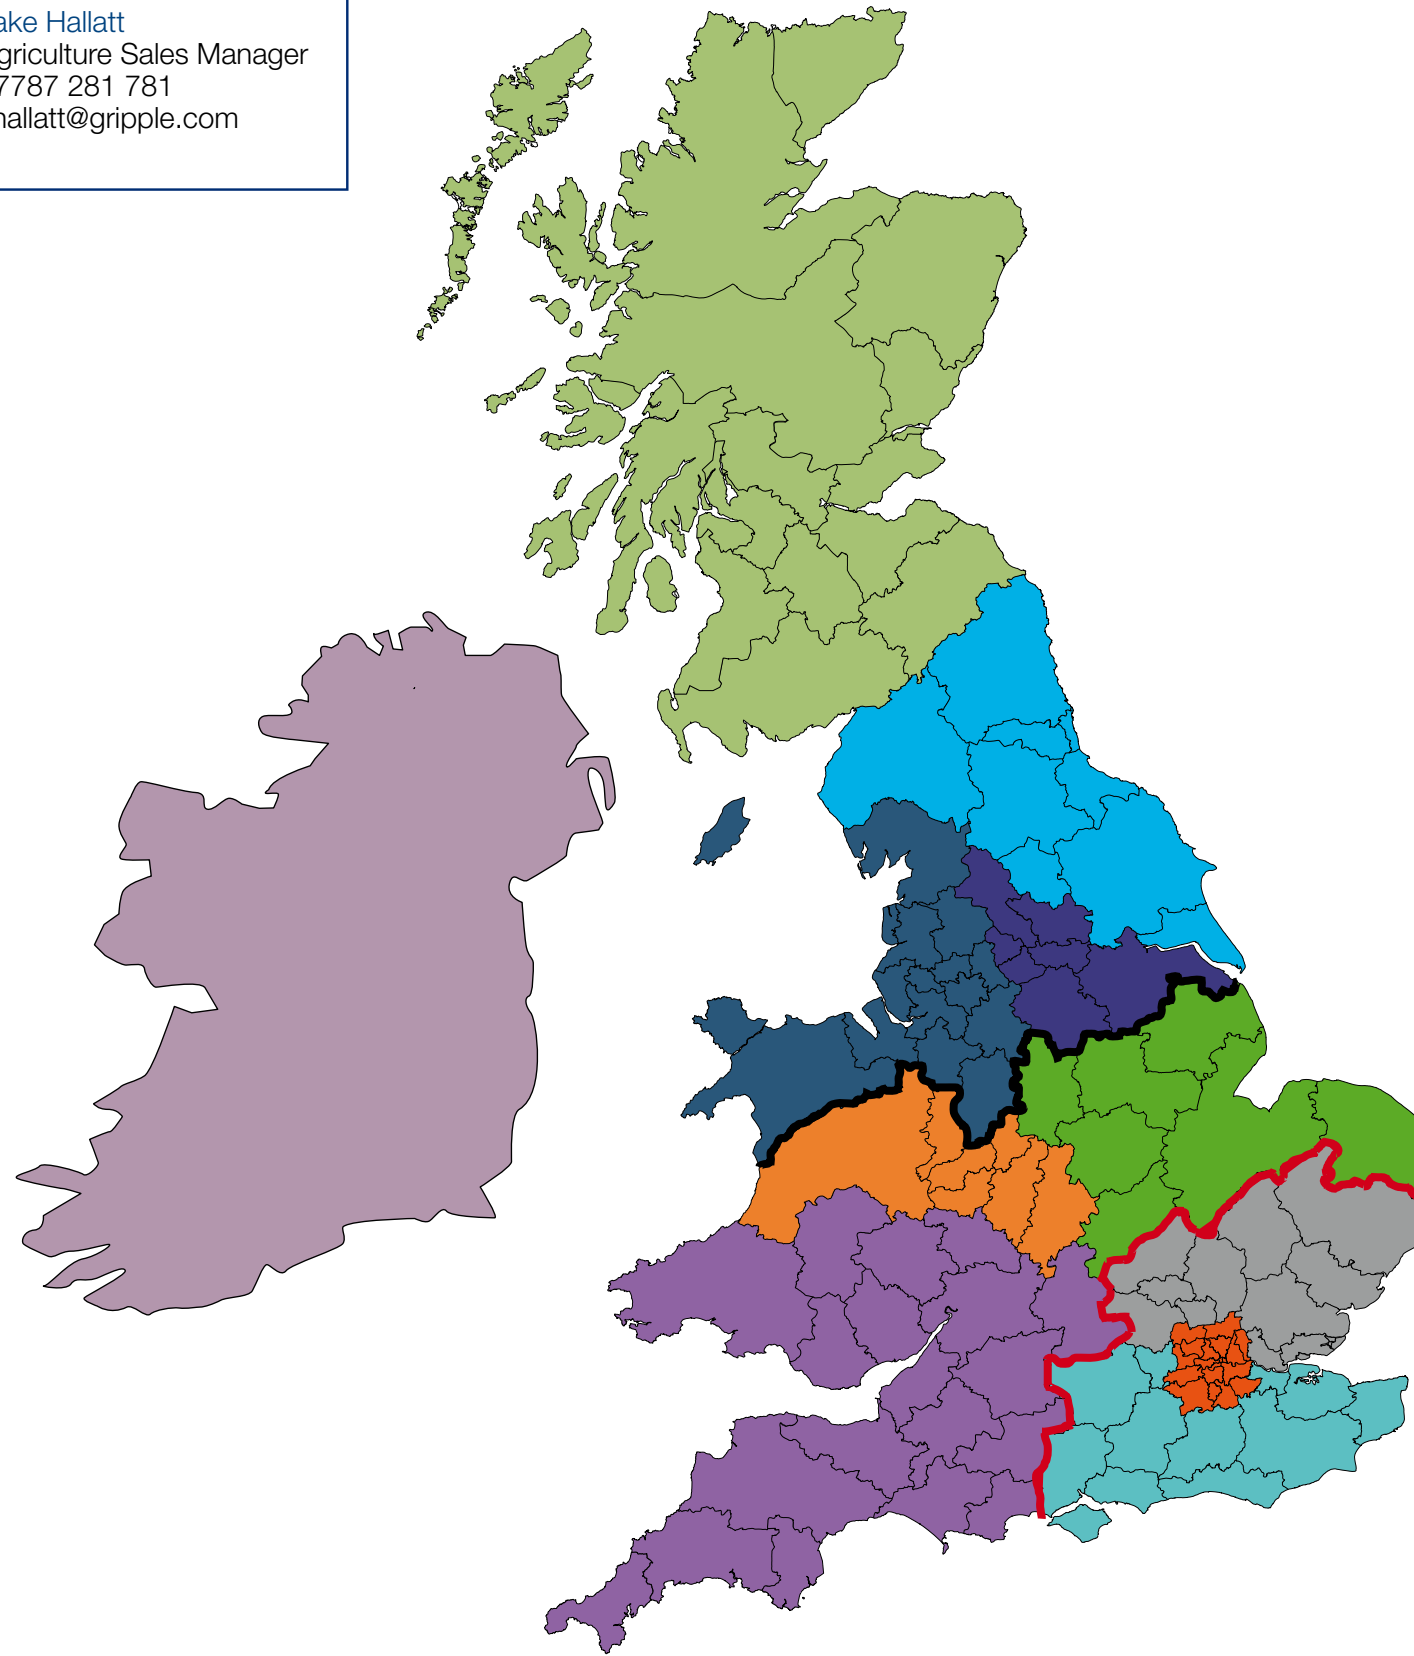

**Sam Collins**  
Area Sales Manager - Yorkshire  
07768 671 102  
scollins@gripple.com

**Nick Hamblett**  
Area Sales Manager - North West  
07899 814 077  
n.hamblett@gripple.com

**Shane Dyke**  
Area Sales Manager - North  
07833 406 431  
sdyke@gripple.com