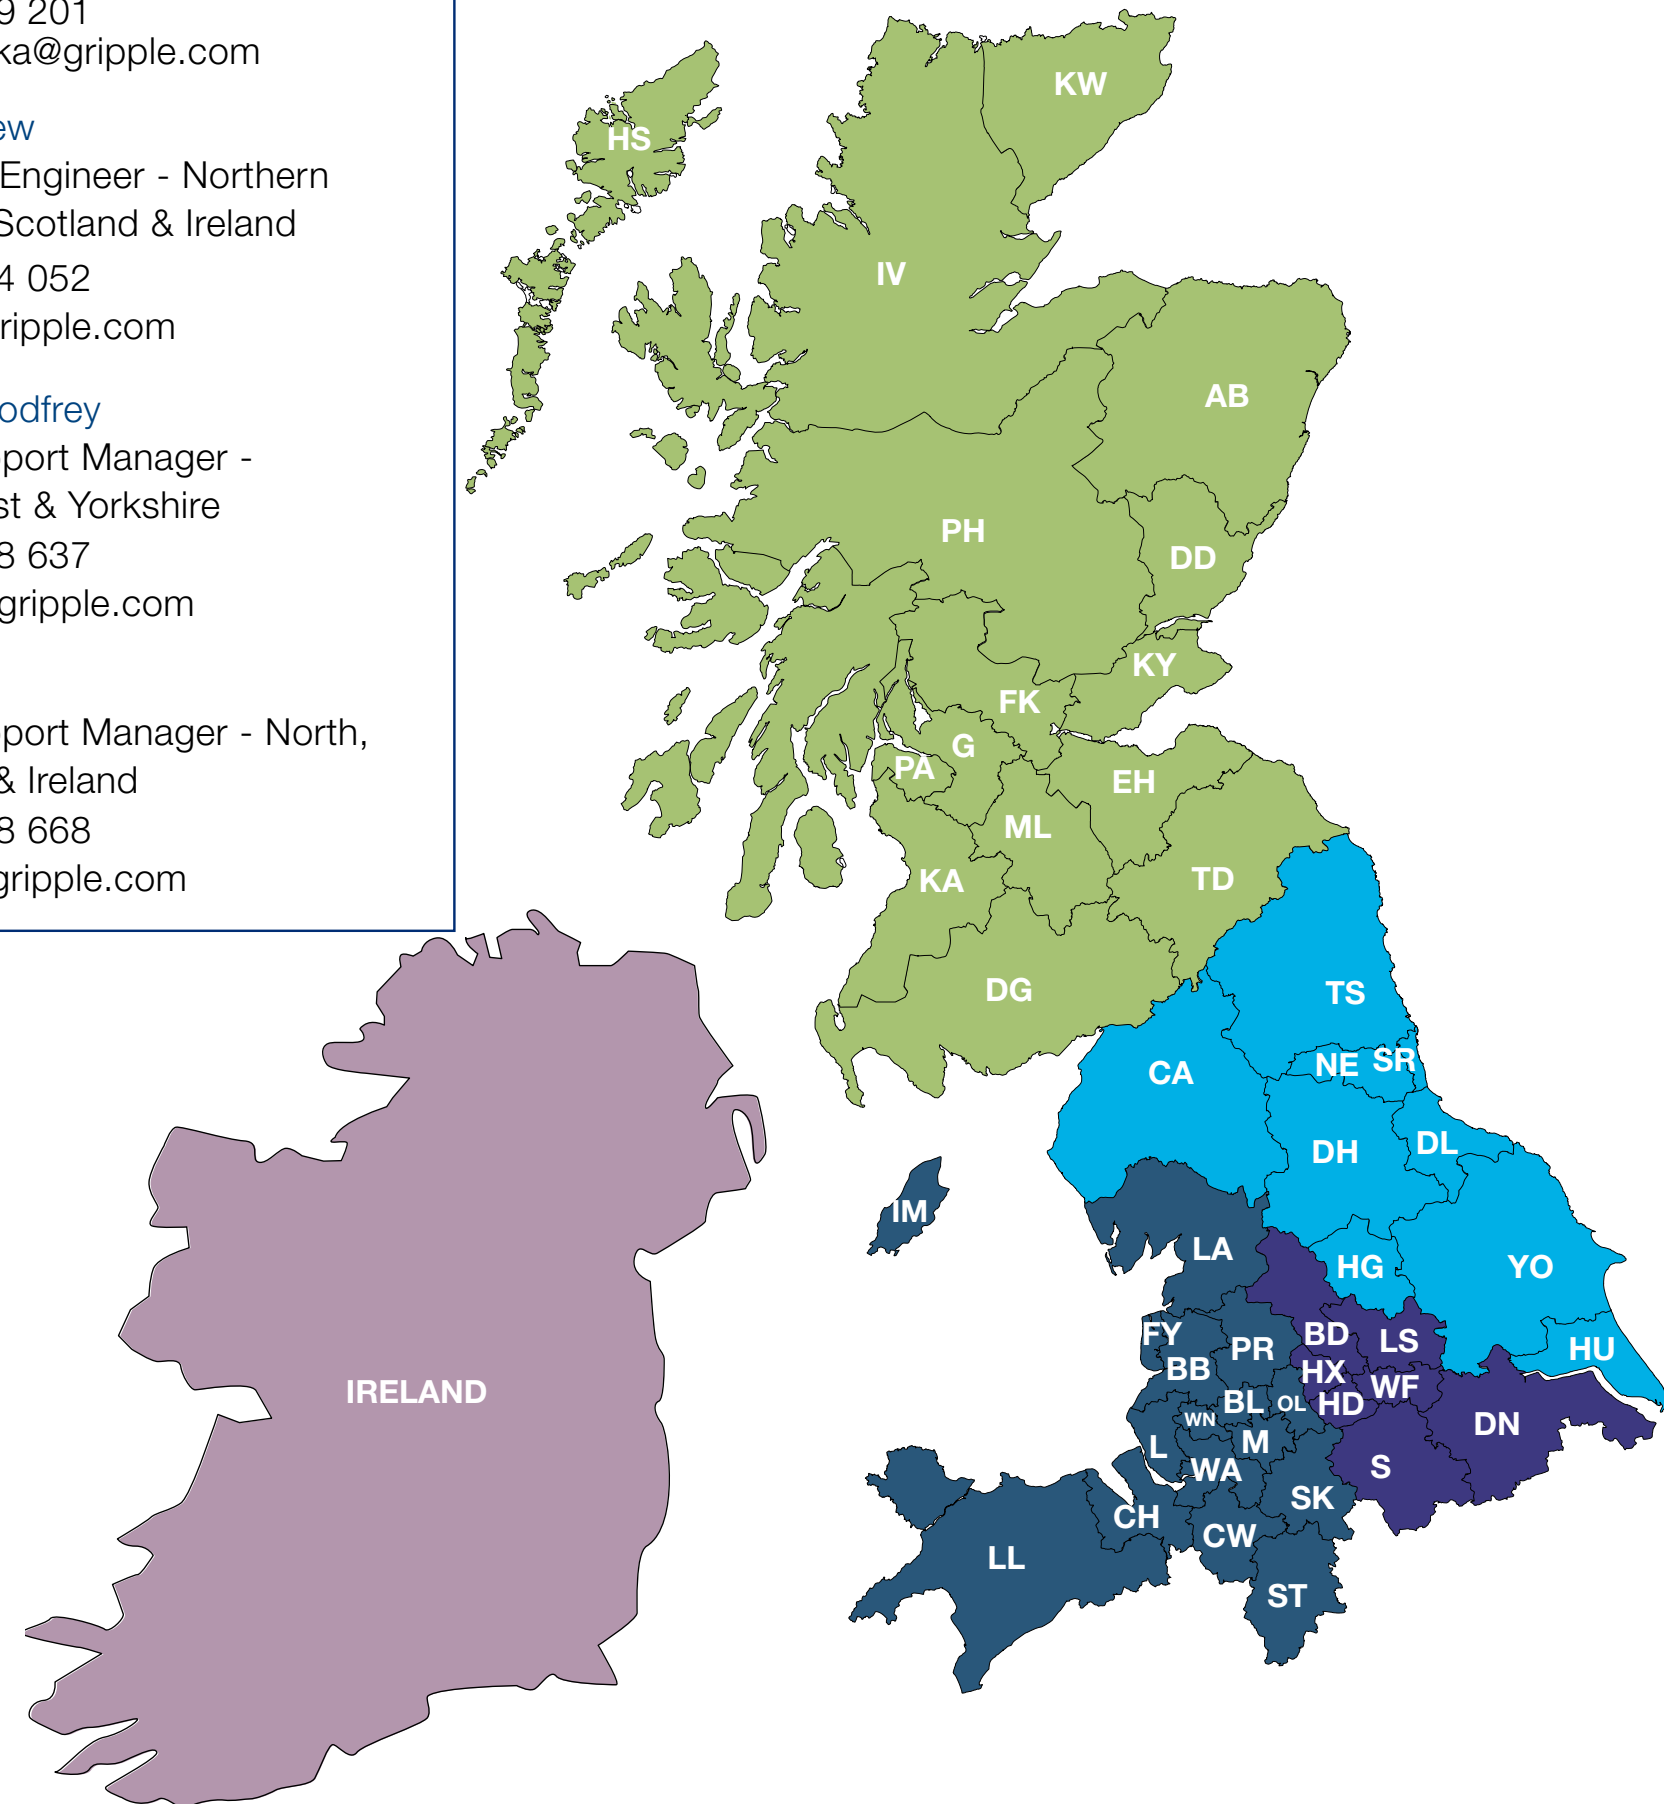

Joe Farrar
Regional Sales Director
07792 671 150
j.farrar@gripple.com

Stuart Helm
National Major Project Manager
07342 078 328
shelm@gripple.com

Chris Thompson
Specification Manager
07385 461 187
cthompson@gripple.com

Kyle Blakely
Area Sales Manager - Ireland
07825 798 492
kblakely@gripple.com

Callum Creighton
Area Sales Manager - Scotland
07771 893 170
ccreighton@gripple.com

Sam Collins
Area Sales Manager - Yorkshire
07768 671 102
scollins@gripple.com

Nick Hamblett
Area Sales Manager - North West
07899 814 077
n.hamblett@gripple.com

Shane Dyke
Area Sales Manager - North
07833 406 431
sdyke@gripple.com

Aga Swiderska
Technical Engineer - Northern
England, Scotland & Ireland
07385 419 201
a.swiderska@gripple.com

Josh Askew
Technical Engineer - Northern
England, Scotland & Ireland
07464 494 052
jaskew@gripple.com

Jessica Godfrey
Sales Support Manager -
North West & Yorkshire
0114 2288 637
jgodfrey@gripple.com

Jo Barker
Sales Support Manager - North,
Scotland & Ireland
0114 2288 668
j.barker@gripple.com