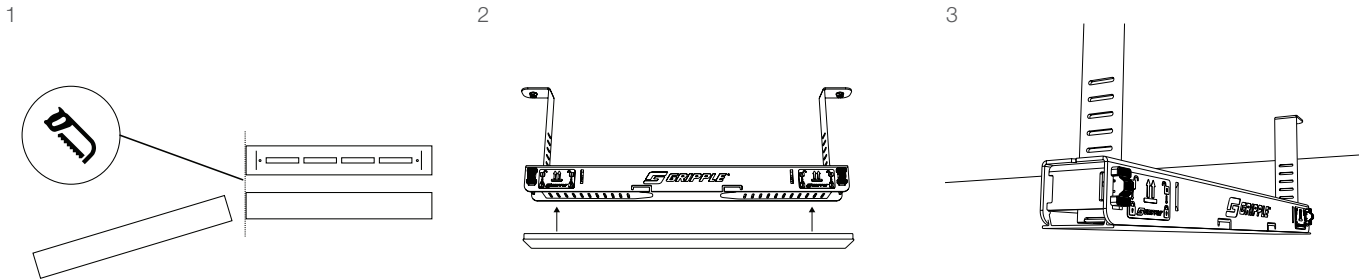

## FEATURES / BENEFITS

- **Aesthetic** – discreet finish; ideal for open soffit spaces
- **Quick** – tool free and simple 'snap fit' installation
- **Versatile** – can be cut down to specific lengths
- **Safe** – covers metal edges that would usually protrude below the bracket

## SPECIFICATION

A (mm)	B (mm)	C (mm)
48	1.5	1110