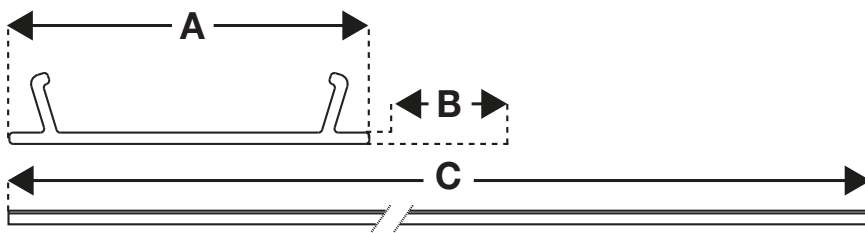

## FEATURES / BENEFITS

- **Aesthetic** – discreet finish; ideal for open soffit spaces
- **Quick** – tool free and simple 'snap fit' installation
- **Versatile** – can be cut down to specific lengths
- **Safe** – covers metal edges that would usually protrude below the bracket

## SPECIFICATION

A (mm)	B (mm)	C (mm)
48	1.5	1110